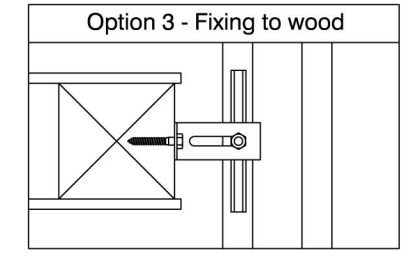

Fixing Options