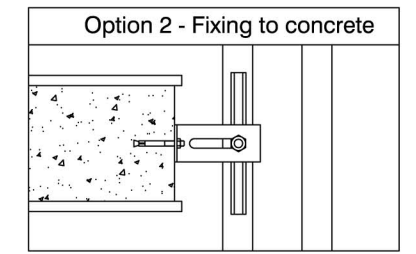

Fixing Options