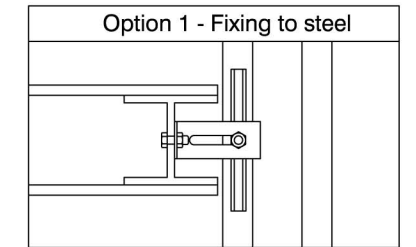

Fixing Options