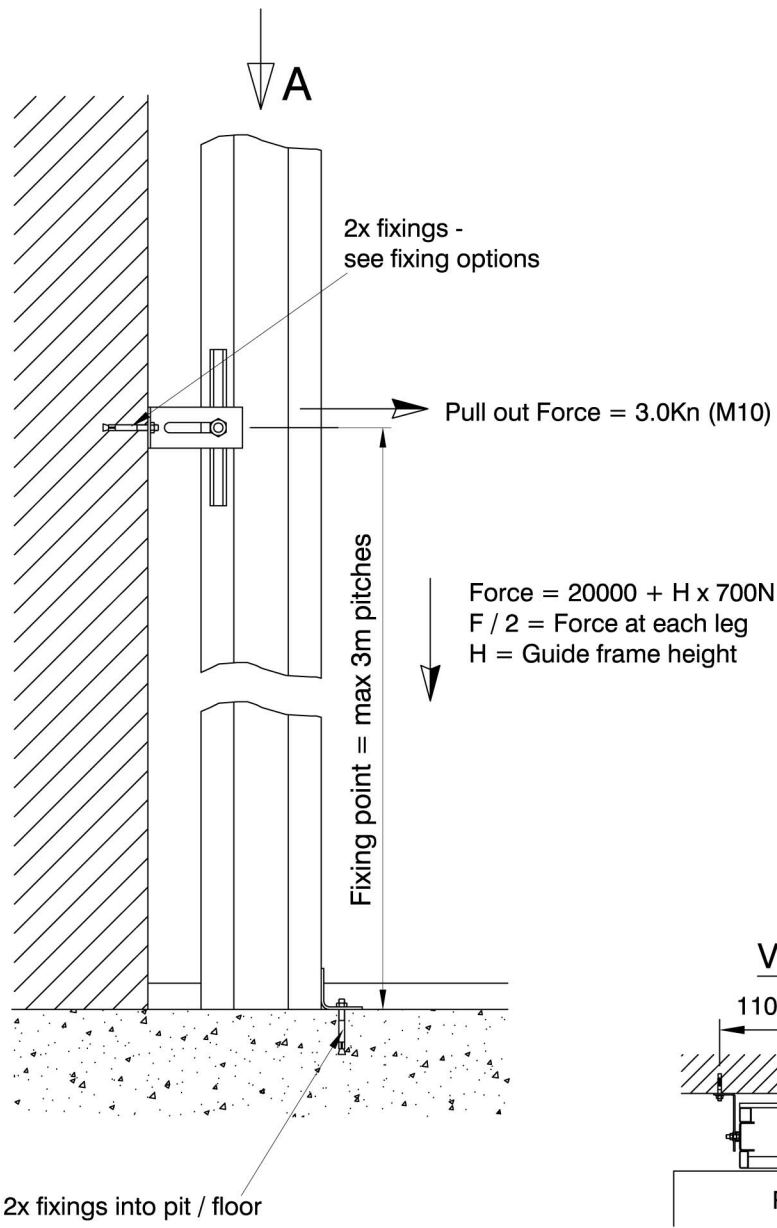

Fixing Options

Premier
Platform Lifts
www.lifts.ie

Premier Platform Lifts
County, Mountshannon, Co. Clare, Ireland
Tel: +353 (0)61 922 903
Fax: +353 (0)61 922 904
Email: info@lifts.ie
Web: www.lifts.ie

TITLE		1000kg - A Type Pull Out Loads	
DWG NO.	1000 - LOADS		REV
SCALE	NTS	DATE	28/09/06
		DRAWN	RH