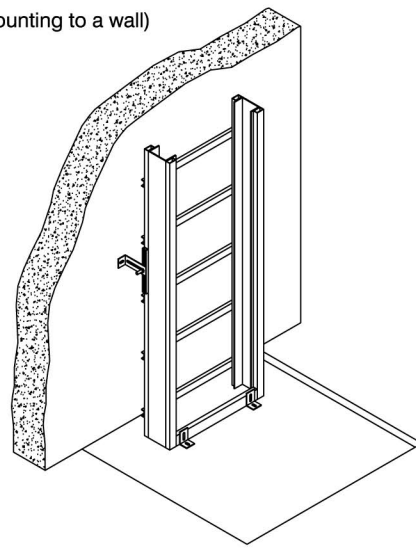

Fig 1.1 - (Mounting to a wall)

Fig 1.2 - (Mounting to a floor)

Premier
Platform Lifts
www.lifts.ie

Premier Platform Lifts
County, Mountshannon, Co. Clare, Ireland
Tel: +353 (0)61 922 903
Fax: +353 (0)61 922 904
Email: info@lifts.ie
Web: www.lifts.ie

TITLE		1000kg - A Type Pull Out Loads	
DWG NO.	1000 - LOADS		REV
SCALE	NTS	DATE	28/09/06
		DRAWN	RH