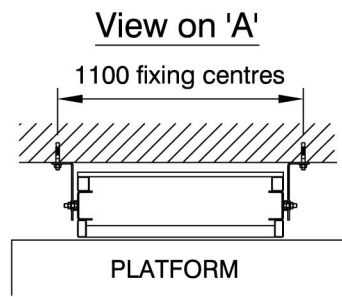

Fixing Options

Premier
Platform Lifts
www.lifts.ie

Premier Platform Lifts
County, Mountshannon, Co. Clare, Ireland
Tel: +353 (0)61 922 903
Fax: +353 (0)61 922 904
Email: info@lifts.ie
Web: www.lifts.ie

TITLE		1000kg - A Type Pull Out Loads	
DWG NO.	1000 - LOADS		REV
SCALE	NTS	DATE	28/09/06
		DRAWN	RH