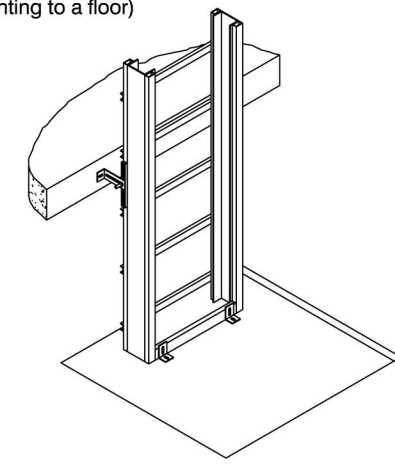

Fig 1.2 - (Mounting to a floor)

Premier
Platform Lifts
www.lifts.ie

Premier Platform Lifts
County, Mountshannon, Co. Clare, Ireland
Tel: +353 (0)61 922 903
Fax: +353 (0)61 922 904
Email: info@lifts.ie
Web: www.lifts.ie

TITLE		1000kg - A Type Pull Out Loads	
DWG NO.	1000 - LOADS		REV
SCALE	NTS	DATE	28/09/06
		DRAWN	RH